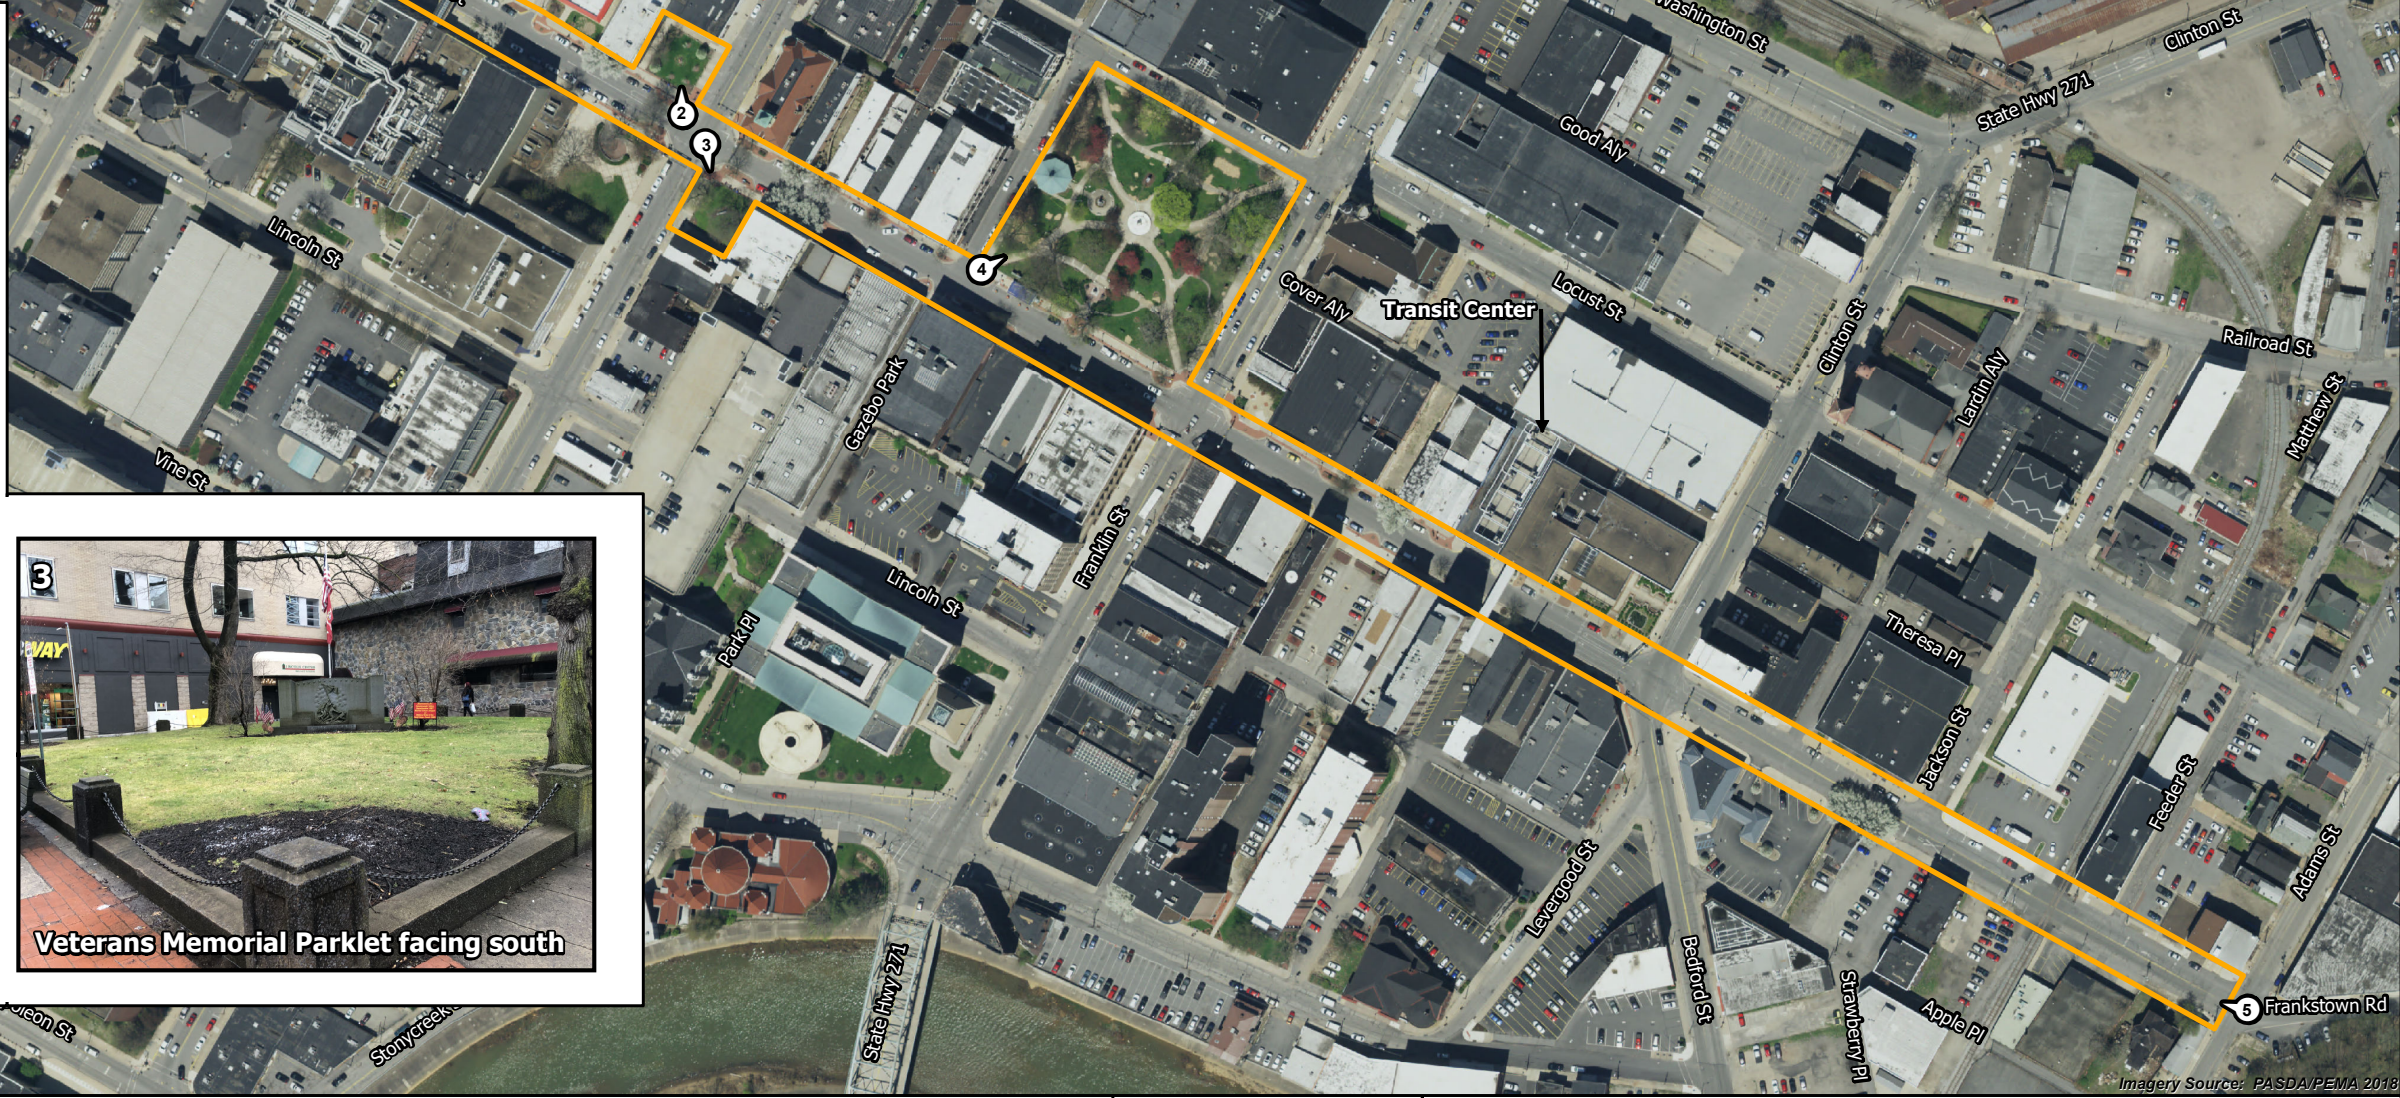

Central Park facing northeast

Main Street facing northwest

Main Street facing southeast

Morley's Dog Parklet facing north

Veterans Memorial Parklet facing south

- Estimated Limit of Disturbance
- Photograph Locations

A.D. MARBLE
 environmental-cultural-engineering
 DBE/MBE/WBE CERTIFIED

Iron to Arts RAISE Project
 Main Street Improvements
 City of Johnstown, Pennsylvania

Imagery Source: PASDA/PEMA 2018

\\adm-pittfd\1\data\GIS\IP\854\Map\AerialFigure - MainStreet.mxd March 23, 2023 ktyrnock