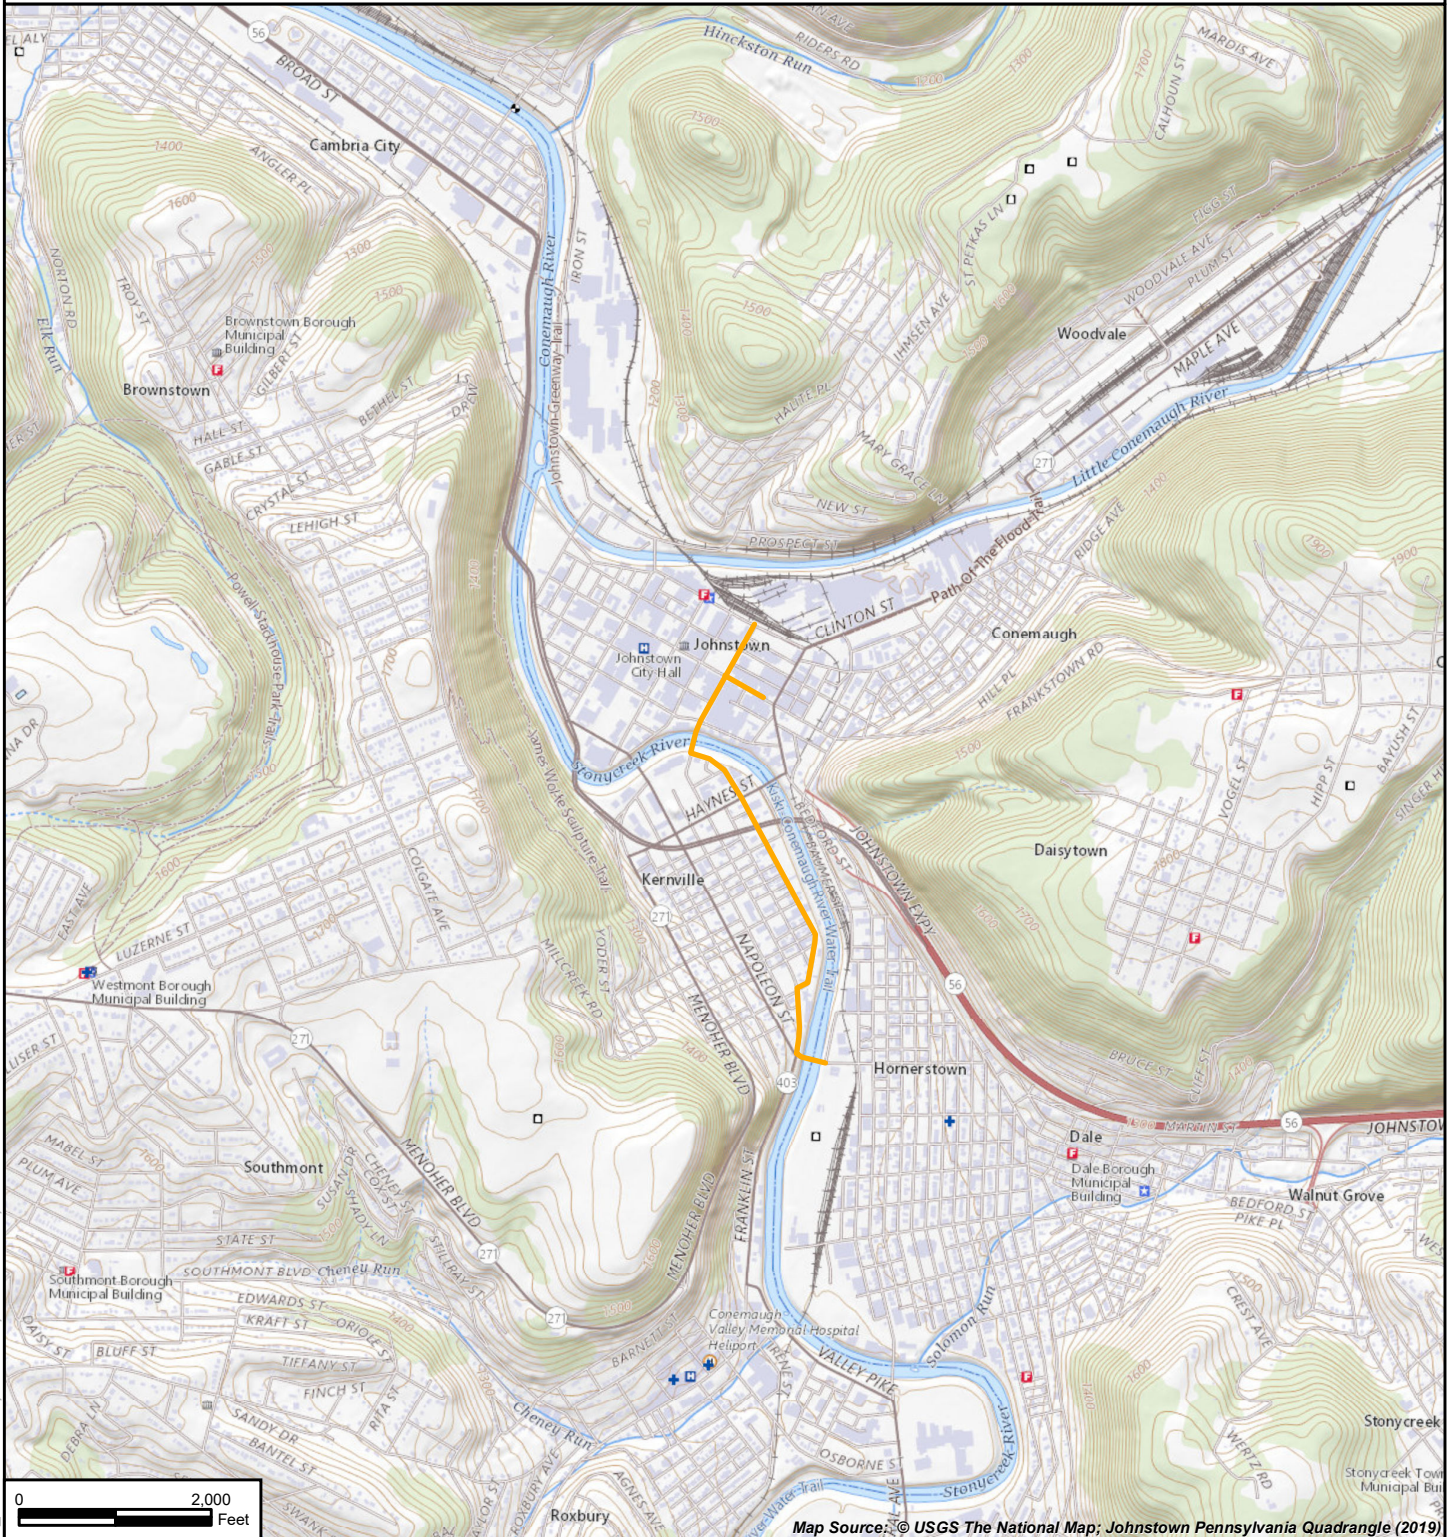

# Iron to Arts RAISE Project

Urban Connectivity  
City of Johnstown, Pennsylvania

Map Source: © USGS The National Map; Johnstown Pennsylvania Quadrangle (2019)

Site Coordinates: 40.325228, -78.917973

N:\GIS\IP\854\MKD\TopoFigure\_UrbanConnectivity.mxd May 18, 2023 rkyrnock

 Project Location