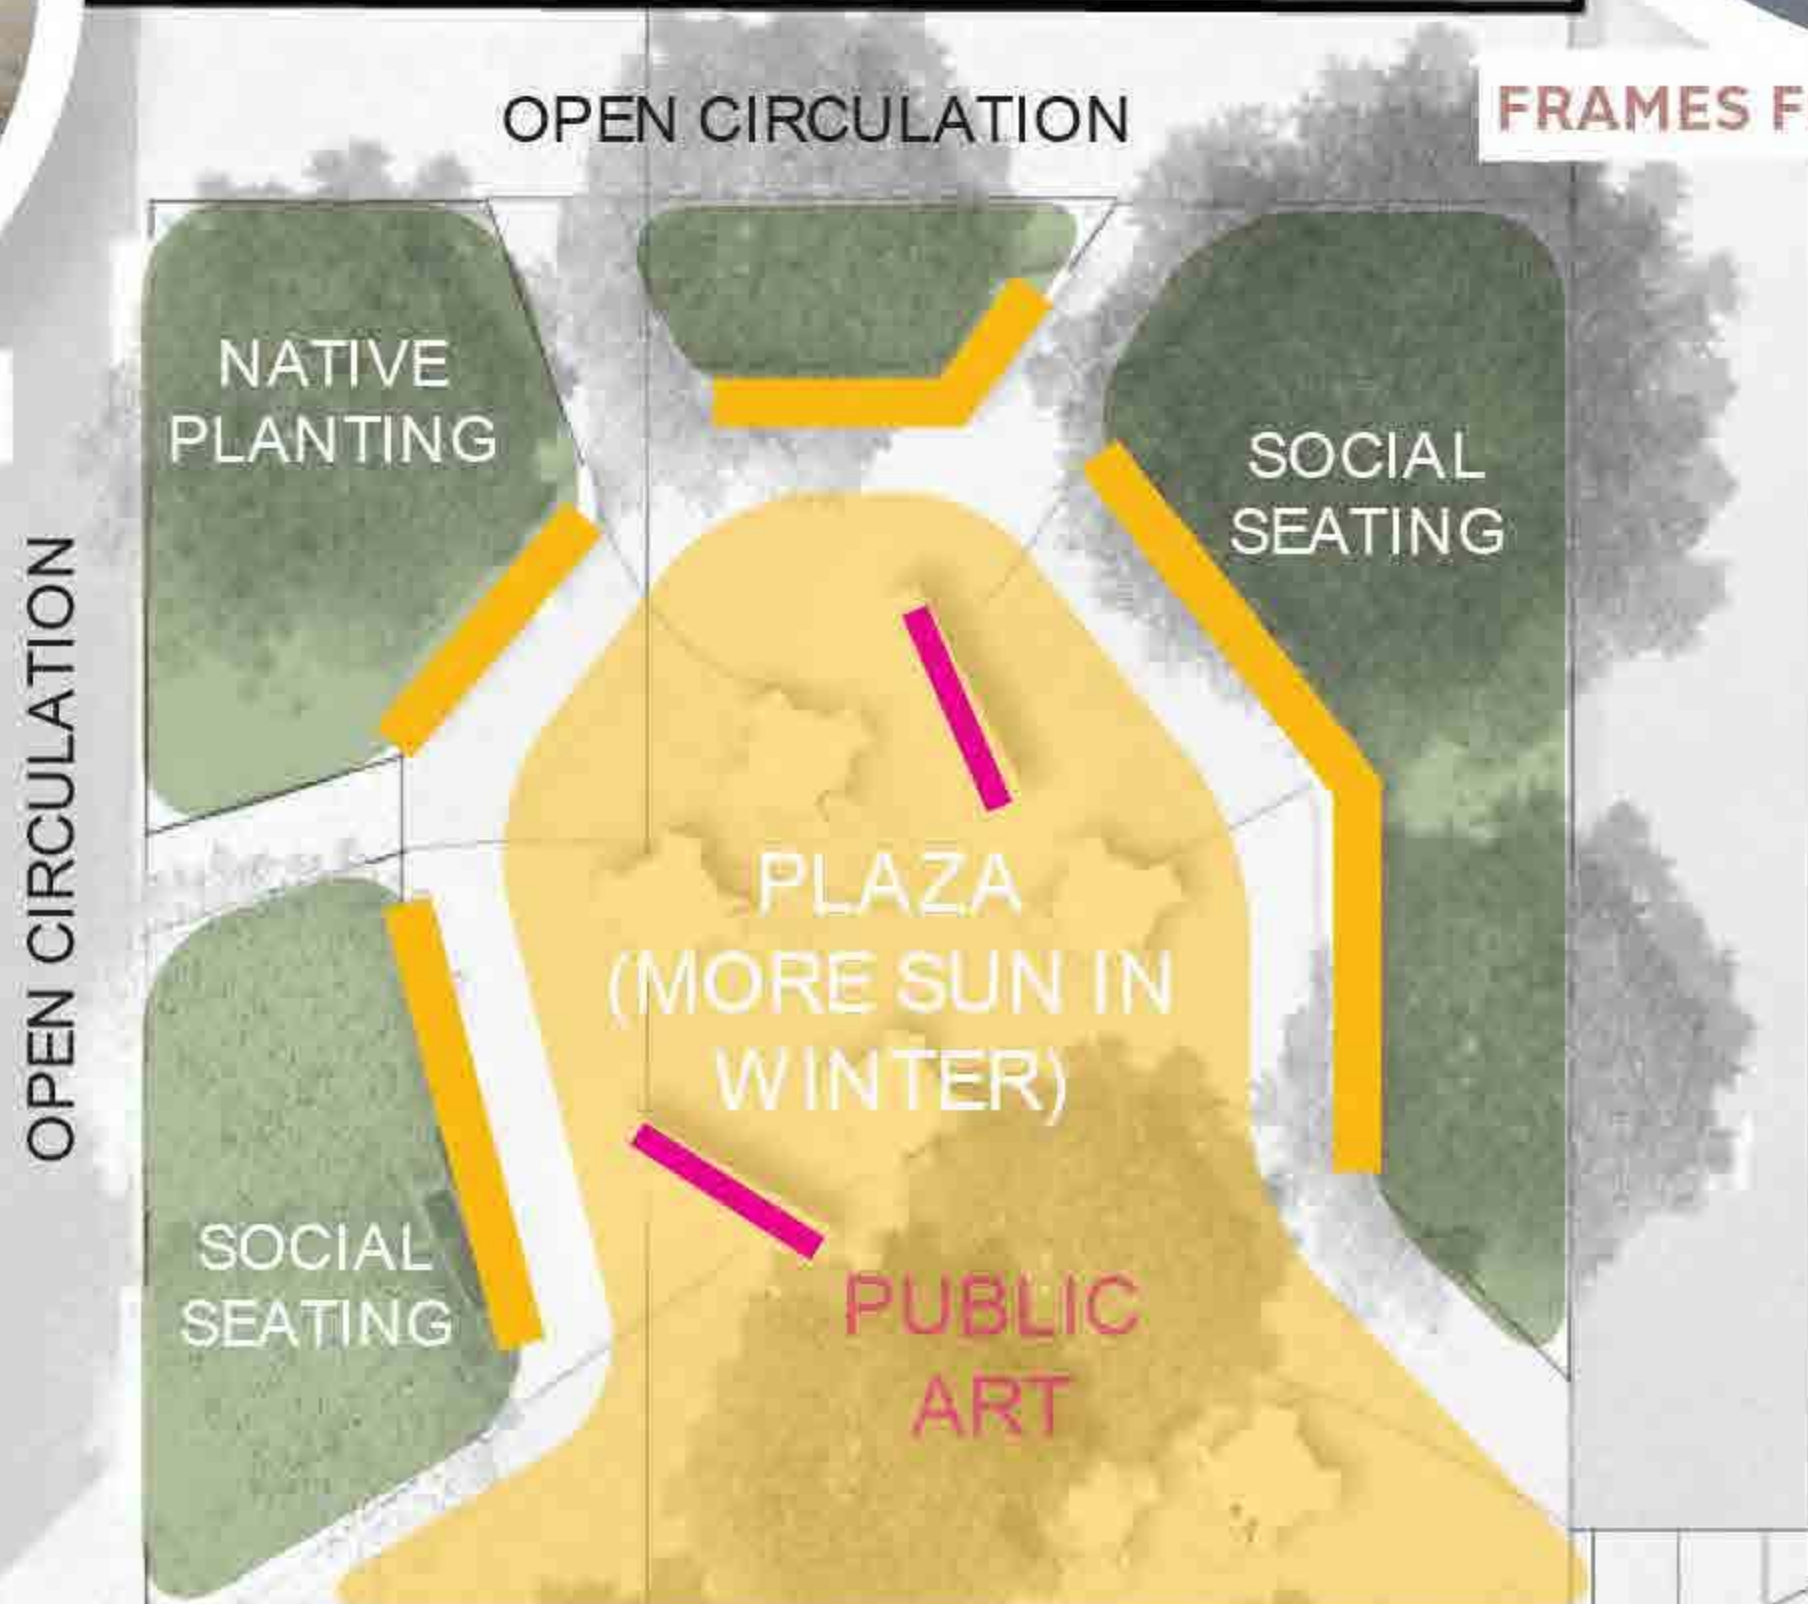

## NORTH PARKLET PROGRAMS

SEATING AND PLANTING

CELESTIAL BRIDES

FRAMES FOR ROTATING ART

CLASSIC ELEMENTS

MOVABLE FURNISHINGS

## SOUTH PARKLET PROGRAMS

SEATING AND STREETSCAPE

DINING OPPORTUNITY  
LINCOLN CENTER

ART AND STORMWATER PLANTING

## MAIN STREET TOGETHER