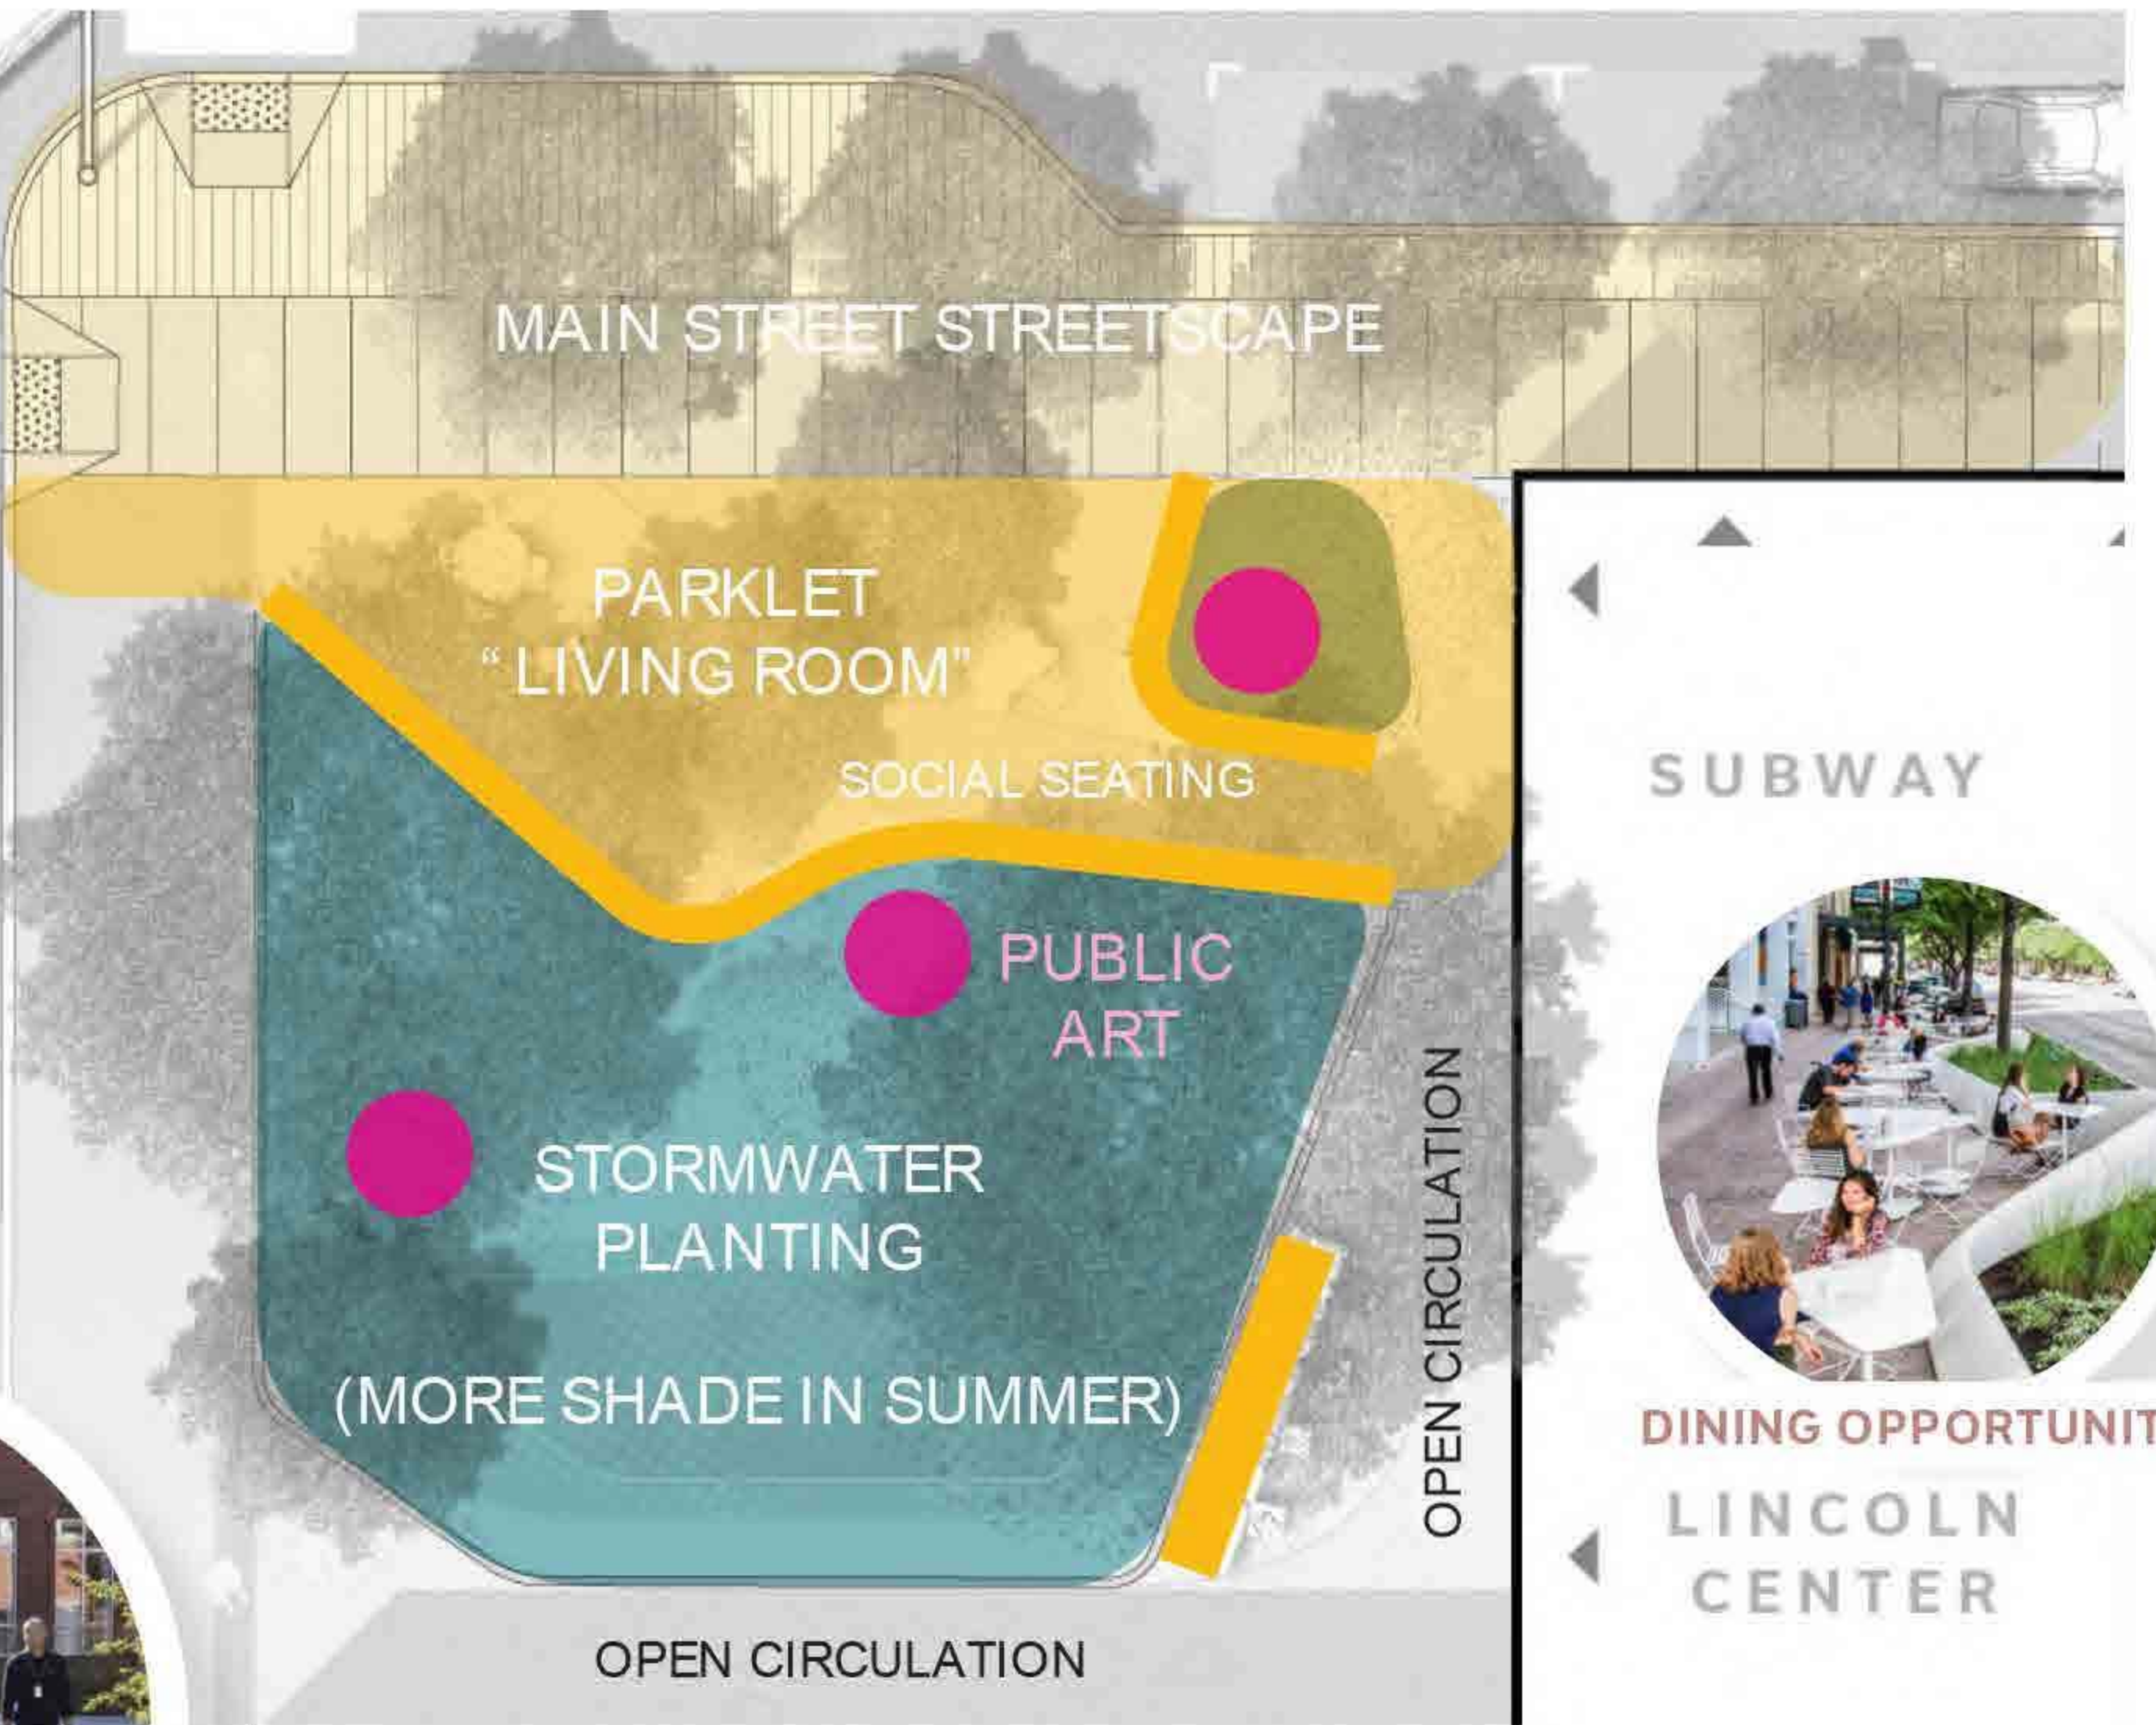

## NORTH PARKLET PROGRAMS

SEATING AND PLANTING

CELESTIAL BRIDES

FRAMES FOR ROTATING ART

CLASSIC ELEMENTS

MOVABLE FURNISHINGS

## SOUTH PARKLET PROGRAMS

SEATING AND STREETSCAPE

DINING OPPORTUNITY  
LINCOLN CENTER

ART AND STORMWATER PLANTING

## MAIN STREET TOGETHER